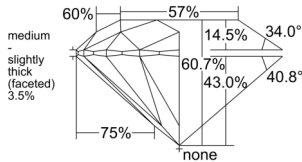

GIA®

FACSIMILE

GIA REPORT 2537526721

Verify this report at GIA.edu

GIA NATURAL DIAMOND DOSSIER®

September 24, 2025
GIA Report Number 2537526721
Shape and Cutting Style ..... Round Brilliant
Measurements ..... 4.47 - 4.50 x 2.72 mm

GRADING RESULTS

Carat Weight ..... 0.33 carat
Color Grade ..... E
Clarity Grade VVS1
Cut Grade ..... Excellent

ADDITIONAL GRADING INFORMATION

Polish ..... Excellent
Symmetry ..... Excellent
Fluorescence ..... Medium Blue
Clarity Characteristics ..... Pinpoint
Inscription(s): GIA 2537526721

PROPORTIONS

Profile to actual proportions

GRADING SCALES

GIA COLOR SCALE

COLORLESS	D
	E
	F
	G
	H
	I
	J
NEAR COLORLESS	K
	L
FAIN	M
	N
	O
	P
	Q
VERY LIGHT	R
	S
	T
	U
	V
	W
	X
	Y
LIGHT	Z

GIA CLARITY SCALE

	FLAWLESS
	INTERNALLY FLAWLESS
VERY VERY SLIGHTLY INCLUDED	VVS₁
	VVS₂
VERY SLIGHTLY INCLUDED	VS₁
	VS₂
SLIGHTLY INCLUDED	SI₁
	SI₂
	I₁
	I₂
INCLUDED	I₃

GIA CUT SCALE

	EXCELLENT
	VERY GOOD
	GOOD
	FAIR
	POOR