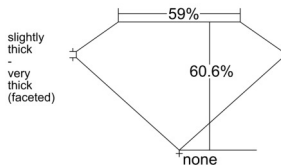

GIA®

FACSIMILE

GIA REPORT 2537540172

Verify this report at GIA.edu

GIA NATURAL DIAMOND DOSSIER®

September 26, 2025
GIA Report Number 2537540172
Shape and Cutting Style ..... Heart Brilliant
Measurements ..... 5.45 x 6.32 x 3.83 mm

GRADING RESULTS

Carat Weight ..... 0.80 carat
Color Grade ..... K, Faint Brown
Clarity Grade SI1

ADDITIONAL GRADING INFORMATION

Polish ..... Excellent
Symmetry ..... Excellent
Fluorescence ..... None
Clarity Characteristics ..... Crystal, Cloud
Inscription(s): GIA 2537540172

PROPORTIONS

Profile not to actual proportions

GRADING SCALES

GIA COLOR SCALE		GIA CLARITY SCALE			
COLORLESS	D	VERY VERY SLIGHTLY INCLUDED	FLAWLESS		
	E		INTERNALLY FLAWLESS		
	F	VERY SLIGHTLY INCLUDED	VVS₁		
	G		VVS₂		
	H		VS₁		
	NEAR COLORLESS	I	SLIGHTLY INCLUDED	VS₂	
		J		SI₁	
		FAINT	K	INCLUDED	SI₂
			L		I₁
			M		I₂
VERT LIGHT	N	LIGHT	I₃		
	O				
	P				
	Q				
	R