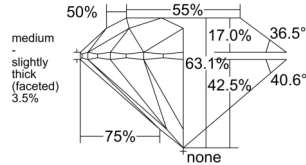

GIA®

FACSIMILE

GIA REPORT 2537549523

Verify this report at GIA.edu

GIA NATURAL DIAMOND DOSSIER®

September 25, 2025
GIA Report Number 2537549523
Shape and Cutting Style ..... Round Brilliant
Measurements ..... 5.34 - 5.37 x 3.38 mm

GRADING RESULTS

Carat Weight ..... 0.60 carat
Color Grade ..... G
Clarity Grade S11
Cut Grade ..... Excellent

ADDITIONAL GRADING INFORMATION

Polish ..... Excellent
Symmetry ..... Excellent
Fluorescence ..... None
Clarity Characteristics ..... Cloud
Inscription(s): GIA 2537549523

PROPORTIONS

Profile to actual proportions

GRADING SCALES

GIA COLOR SCALE

COLORLESS	D
	E
	F
	G
	H
	I
	J
NEAR COLORLESS	K
	L
Faint	M
	N
	O
	P
	Q
	R
	S
	T
	U
	V
	W
	X
	Y
Light	Z

GIA CLARITY SCALE

FLAWLESS	VERY VERY SLIGHTLY INCLUDED	VVS₁	VVS₂	VS₁	VS₂	S1₁	S1₂	I₁	I₂	I₃	
											INTERNAL FLAWLESS

GIA CUT SCALE

EXCELLENT
VERY GOOD
GOOD
FAIR
POOR