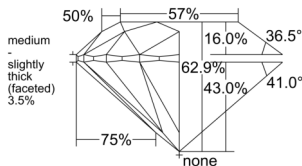

GIA®

FACSIMILE

GIA REPORT 2537568389

Verify this report at GIA.edu

GIA NATURAL DIAMOND DOSSIER®

September 30, 2025
GIA Report Number 2537568389
Shape and Cutting Style ..... Round Brilliant
Measurements ..... 4.42 - 4.45 x 2.79 mm

GRADING RESULTS

Carat Weight ..... 0.34 carat
Color Grade ..... G
Clarity Grade VVS1
Cut Grade ..... Excellent

ADDITIONAL GRADING INFORMATION

Polish ..... Excellent
Symmetry ..... Excellent
Fluorescence ..... None
Clarity Characteristics ..... Cloud
Inscription(s): GIA 2537568389

PROPORTIONS

GRADING SCALES

GIA COLOR SCALE	GIA CLARITY SCALE	GIA CUT SCALE	
D	FLAWLESS	EXCELLENT	
E	INTERNALLY FLAWLESS		
F		VVS₁	VERY GOOD
G	VVS₂		
H	VS₁	GOOD	
I	VS₂		
J	SI₁	FAIR	
K	SI₂		
L	I₁	POOR	
M	I₂		
N	I₃		
O			
P			
Q			
R			
S			
T			
U			
V			
W			
X			
Y			
Z