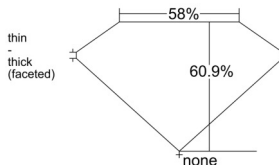

GIA®

FACSIMILE

GIA REPORT 2537571259

Verify this report at GIA.edu

GIA NATURAL DIAMOND DOSSIER®

September 29, 2025
GIA Report Number 2537571259
Shape and Cutting Style ..... Pear Brilliant
Measurements ..... 7.18 x 4.48 x 2.73 mm

GRADING RESULTS

Carat Weight ..... 0.51 carat
Color Grade ..... F
Clarity Grade VS1

ADDITIONAL GRADING INFORMATION

Polish ..... Very Good
Symmetry ..... Excellent
Fluorescence ..... Medium Blue
Clarity Characteristics ..... Crystal
Inscription(s): GIA 2537571259

PROPORTIONS

Profile not to actual proportions

GRADING SCALES

GIA COLOR SCALE		GIA CLARITY SCALE		
NEAR COLORLESS	D	VERY VERY SLIGHTLY INCLUDED	FLAWLESS	
	E		INTERNALLY FLAWLESS	
	F	VERY SLIGHTLY INCLUDED	VVS₁	
	G		VVS₂	
	H		VS₁	
	FAINT	I	SLIGHTLY INCLUDED	VS₂
		J		SI₁
		K	INCLUDED	SI₂
		L		I₁
		M		I₂
N		I₃		
LIGHT	O			
	P			
	Q			
	R			
	S			
	T			
	U			
	V			
	W			
	X			
	Y			
	Z