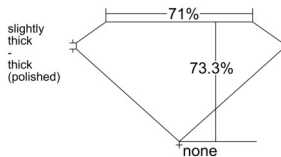

GIA®

FACSIMILE

GIA REPORT 2537595179

Verify this report at GIA.edu

GIA NATURAL DIAMOND DOSSIER®

September 30, 2025
GIA Report Number 2537595179
Shape and Cutting Style ..... Square Modified Brilliant
Measurements ..... 4.37 x 4.35 x 3.19 mm

GRADING RESULTS

Carat Weight ..... 0.50 carat
Color Grade ..... G
Clarity Grade VS2

ADDITIONAL GRADING INFORMATION

Polish ..... Excellent
Symmetry ..... Excellent
Fluorescence ..... None
Clarity Characteristics ..... Crystal, Feather
Inscription(s): GIA 2537595179

PROPORTIONS

Profile not to actual proportions

GRADING SCALES

GIA COLOR SCALE		GIA CLARITY SCALE			
COLORLESS	D	VERY VERY SLIGHTLY INCLUDED	FLAWLESS		
	E		INTERNALLY FLAWLESS		
	F	VERY SLIGHTLY INCLUDED	VVS₁		
	G		VVS₂		
	H		VS₁		
	NEAR COLORLESS	I	SLIGHTLY INCLUDED	VS₂	
		J		SI₁	
		FAINT	K	INCLUDED	SI₂
			L		I₁
			M		I₂
VERT LIGHT	N	LIGHT	I₃		
	O				
	P				
	Q				
	R				
	S				
	T