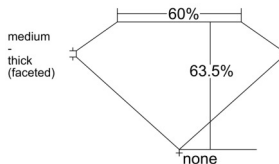

GIA®

FACSIMILE

GIA REPORT 2537618457

Verify this report at GIA.edu

GIA NATURAL DIAMOND DOSSIER®

October 04, 2025
GIA Report Number 2537618457
Shape and Cutting Style ..... Oval Brilliant
Measurements ..... 6.88 x 5.08 x 3.22 mm

GRADING RESULTS

Carat Weight ..... 0.70 carat
Color Grade ..... D
Clarity Grade VS1

ADDITIONAL GRADING INFORMATION

Polish ..... Excellent
Symmetry ..... Very Good
Fluorescence ..... Medium Blue
Clarity Characteristics..... Crystal, Indented Natural, Needle,
Pinpoint

Inscription(s): GIA 2537618457

PROPORTIONS

GRADING SCALES

GIA COLOR SCALE		GIA CLARITY SCALE			
COLORLESS	D	VERY VERY SLIGHTLY INCLUDED	FLAWLESS		
	E		INTERNALLY FLAWLESS		
	F	VERY SLIGHTLY INCLUDED	VS₁		
	G		VS₂		
	H		VS₁		
	NEAR COLORLESS	I	SLIGHTLY INCLUDED	VS₂	
		J		SI₁	
		FAINT	K	INCLUDED	SI₂
			L		I₁
			M		I₂
VERT LIGHT	N	LIGHT	I₃		
	O				
	P				
	Q				
	R				
	S				
	T