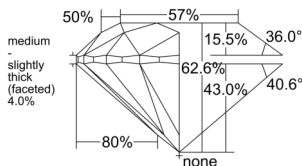

GIA®

FACSIMILE

GIA REPORT 2537637985

Verify this report at GIA.edu

GIA NATURAL DIAMOND DOSSIER®

October 04, 2025
GIA Report Number 2537637985
Shape and Cutting Style ..... Round Brilliant
Measurements ..... 5.19 - 5.21 x 3.25 mm

GRADING RESULTS

Carat Weight ..... 0.55 carat
Color Grade ..... G
Clarity Grade VS2
Cut Grade ..... Excellent

ADDITIONAL GRADING INFORMATION

Polish ..... Excellent
Symmetry ..... Excellent
Fluorescence ..... None
Clarity Characteristics ..... Cloud, Feather
Inscription(s): GIA 2537637985

PROPORTIONS

Profile to actual proportions