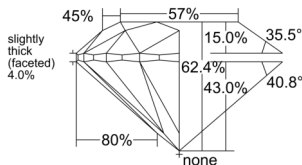

GIA®

FACSIMILE

GIA REPORT 2537645234

Verify this report at GIA.edu

GIA NATURAL DIAMOND DOSSIER®

October 07, 2025
GIA Report Number 2537645234
Shape and Cutting Style ..... Round Brilliant
Measurements ..... 5.40 - 5.44 x 3.38 mm

GRADING RESULTS

Carat Weight ..... 0.61 carat
Color Grade ..... G
Clarity Grade VS1
Cut Grade ..... Excellent

ADDITIONAL GRADING INFORMATION

Polish ..... Excellent
Symmetry ..... Excellent
Fluorescence ..... Faint
Clarity Characteristics ..... Crystal
Inscription(s): GIA 2537645234

PROPORTIONS

Profile to actual proportions