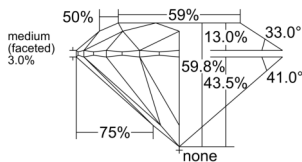

GIA®

FACSIMILE

GIA REPORT 2537656738

Verify this report at GIA.edu

GIA NATURAL DIAMOND DOSSIER®

October 07, 2025
GIA Report Number 2537656738
Shape and Cutting Style ..... Round Brilliant
Measurements ..... 4.34 - 4.38 x 2.61 mm

GRADING RESULTS

Carat Weight ..... 0.30 carat
Color Grade ..... K
Clarity Grade VVS1
Cut Grade ..... Excellent

ADDITIONAL GRADING INFORMATION

Polish ..... Excellent
Symmetry ..... Excellent
Fluorescence ..... Strong Blue
Clarity Characteristics ..... Cloud, Pinpoint
Inscription(s): GIA 2537656738

PROPORTIONS

Profile to actual proportions

GRADING SCALES

GIA COLOR SCALE	GIA CLARITY SCALE	GIA CUT SCALE	
D	FLAWLESS	EXCELLENT	
E	INTERNALLY FLAWLESS		
F		VVS₁	VERY GOOD
G	VVS₂		
H	VS₁	GOOD	
I	VS₂		
J	SI₁	FAIR	
K	SI₂		
L	I₁	POOR	
M	I₂		
N	I₃		
O			
P			
Q			
R			
S			
T			
U			
V			
W			
X			
Y			
Z