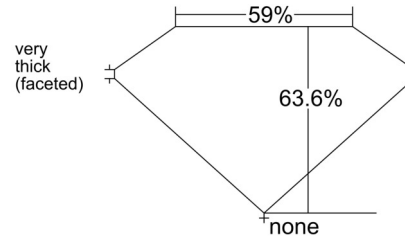

GIA NATURAL DIAMOND GRADING REPORT

October 22, 2025
 GIA Report Number 2537670070
 Shape and Cutting Style Oval Brilliant
 Measurements 8.30 x 5.92 x 3.77 mm

GRADING RESULTS

Carat Weight 1.30 carat
 Color Grade H
 Clarity Grade VS2

ADDITIONAL GRADING INFORMATION

Polish Excellent
 Symmetry Very Good
 Fluorescence None
 Inscription(s): GIA 2537670070

PROPORTIONS

Profile not to actual proportions

CLARITY CHARACTERISTICS

KEY TO SYMBOLS*

- Feather
- Pinpoint

* Red symbols denote internal characteristics (inclusions). Green or black symbols denote external characteristics (blemishes). Diagram is an approximate representation of the diamond, and symbols shown indicate type, position, and approximate size of clarity characteristics. All clarity characteristics may not be shown. Details of finish are not shown.