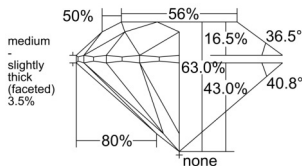

GIA®

FACSIMILE

GIA REPORT 2537694840

Verify this report at GIA.edu

GIA NATURAL DIAMOND DOSSIER®

October 10, 2025
GIA Report Number 2537694840
Shape and Cutting Style ..... Round Brilliant
Measurements ..... 5.16 - 5.19 x 3.26 mm

GRADING RESULTS

Carat Weight ..... 0.54 carat
Color Grade ..... G
Clarity Grade VS2
Cut Grade ..... Excellent

ADDITIONAL GRADING INFORMATION

Polish ..... Excellent
Symmetry ..... Excellent
Fluorescence ..... None
Clarity Characteristics ..... Cloud, Feather, Crystal
Inscription(s): GIA 2537694840

PROPORTIONS

GRADING SCALES

GIA COLOR SCALE

COLOURLESS	D
	E
	F
	G
	H
	I
	J
NEAR COLOURLESS	K
	L
FAIN	M
	N
	O
	P
VERY LIGHT	Q
	R
	S
	T
	U
	V
	W
	X
	Y
LIGHT	Z

GIA CLARITY SCALE

FLAWLESS	INTERNAL FLAWLESS	
		FLAWLESS
VERY VERY SLIGHTLY INCLUDED	VVS₁	
	VVS₂	
VERY SLIGHTLY INCLUDED	VS₁	
	VS₂	
SLIGHTLY INCLUDED	SI₁	
	SI₂	
INCLUDED	I₁	
	I₂	
	I₃	

GIA CUT SCALE

EXCELLENT
VERY GOOD
GOOD
FAIR
POOR