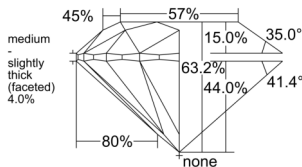

GIA®

FACSIMILE

GIA NATURAL DIAMOND DOSSIER®

October 11, 2025
GIA Report Number 2537705920
Shape and Cutting Style ..... Round Brilliant
Measurements ..... 5.33 - 5.36 x 3.38 mm

GRADING RESULTS

Carat Weight ..... 0.60 carat
Color Grade ..... G
Clarity Grade VS1
Cut Grade ..... Excellent

ADDITIONAL GRADING INFORMATION

Polish ..... Excellent
Symmetry ..... Excellent
Fluorescence ..... Medium Blue
Clarity Characteristics..... Cloud, Pinpoint, Indented Natural
Inscription(s): GIA 2537705920

GIA REPORT 2537705920

Verify this report at GIA.edu

PROPORTIONS

Profile to actual proportions