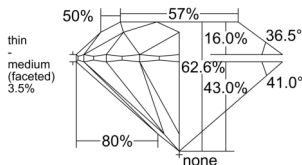

GIA®

FACSIMILE

GIA REPORT 2537711147

Verify this report at GIA.edu

GIA NATURAL DIAMOND DOSSIER®

November 12, 2025
GIA Report Number 2537711147
Shape and Cutting Style ..... Round Brilliant
Measurements ..... 5.67 - 5.71 x 3.56 mm

GRADING RESULTS

Carat Weight ..... 0.71 carat
Color Grade ..... H
Clarity Grade VS1
Cut Grade ..... Excellent

ADDITIONAL GRADING INFORMATION

Polish ..... Excellent
Symmetry ..... Excellent
Fluorescence ..... None
Clarity Characteristics ..... Cloud, Feather, Pinpoint
Inscription(s): GIA 2537711147

PROPORTIONS

GRADING SCALES

GIA COLOR SCALE

COLOREDNESS	D
	E
	F
	G
	H
	I
	J
NEAR COLORLESS	K
	L
FAIN	M
	N
	O
	P
VERY LIGHT	Q
	R
	S
	T
	U
	V
LIGHT	W
	X
	Y
	Z

GIA CLARITY SCALE

VERY VERY SLIGHTLY INCLUDED	FLAWLESS
	INTERNALLY FLAWLESS
VERY SLIGHTLY INCLUDED	VVS₁
	VVS₂
SLIGHTLY INCLUDED	VS₁
	VS₂
INCLUDED	SI₁
	SI₂
	I₁
	I₂
	I₃

GIA CUT SCALE

EXCELLENT
VERY GOOD
GOOD
FAIR
POOR