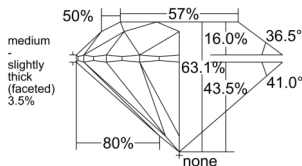

GIA®

FACSIMILE

GIA REPORT 2537727748

Verify this report at GIA.edu

GIA NATURAL DIAMOND DOSSIER®

October 14, 2025
GIA Report Number 2537727748
Shape and Cutting Style ..... Round Brilliant
Measurements ..... 5.44 - 5.48 x 3.44 mm

GRADING RESULTS

Carat Weight ..... 0.63 carat
Color Grade ..... H
Clarity Grade S11
Cut Grade ..... Excellent

ADDITIONAL GRADING INFORMATION

Polish ..... Excellent
Symmetry ..... Excellent
Fluorescence ..... None
Clarity Characteristics ..... Crystal
Inscription(s): GIA 2537727748

PROPORTIONS

GRADING SCALES

GIA COLOR SCALE

COLORLESS	D
	E
	F
	G
	H
	I
	J
NEAR COLORLESS	K
	L
Faint	M
	N
	O
	P
	R
	S
	T
	U
	V
	W
	X
	Y
Light	Z

GIA CLARITY SCALE

FLAWLESS	INTERNAL FLAWLESS	
		FLAWLESS
VERY VERY SLIGHTLY INCLUDED	VVS₁	
	VVS₂	
VERY SLIGHTLY INCLUDED	VS₁	
	VS₂	
SLIGHTLY INCLUDED	SI₁	
	SI₂	
INCLUDED	I₁	
	I₂	
	I₃	

GIA CUT SCALE

EXCELLENT
VERY GOOD
GOOD
FAIR
POOR