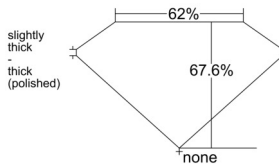

GIA®

FACSIMILE

GIA REPORT 2537734272

Verify this report at GIA.edu

GIA NATURAL DIAMOND DOSSIER®

October 14, 2025
GIA Report Number 2537734272
Shape and Cutting Style ..... **Cut-Cornered Rectangular Modified Brilliant**
Measurements ..... 5.15 x 4.07 x 2.75 mm

GRADING RESULTS

Carat Weight ..... 0.53 carat
Color Grade ..... G
Clarity Grade VS1

ADDITIONAL GRADING INFORMATION

Polish ..... Excellent
Symmetry ..... Excellent
Fluorescence ..... None
Clarity Characteristics..... **Cloud, Crystal, Needle, Pinpoint**
Inspection(s): GIA 2537734272

PROPORTIONS

Profile not to actual proportions

GRADING SCALES

GIA COLOR SCALE		GIA CLARITY SCALE			
COLORLESS	D	VERY VERY SLIGHTLY INCLUDED	FLAWLESS		
	E		INTERNALLY FLAWLESS		
	F	VERY SLIGHTLY INCLUDED	VVS₁		
	G		VVS₂		
	H		VS₁		
	NEAR COLORLESS	I	SLIGHTLY INCLUDED	VS₂	
		J		SI₁	
		FAINT	K	INCLUDED	SI₂
			L		I₁
			M		I₂
VERT LIGHT	N	LIGHT	I₃		
	O				
	P				
	Q				
	R