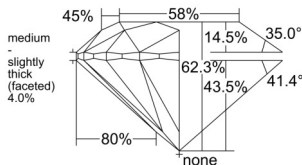

GIA®

FACSIMILE

GIA REPORT 2537741523

Verify this report at GIA.edu

GIA NATURAL DIAMOND DOSSIER®

October 14, 2025
GIA Report Number 2537741523
Shape and Cutting Style ..... Round Brilliant
Measurements ..... 3.68 - 3.69 x 2.30 mm

GRADING RESULTS

Carat Weight ..... 0.19 carat
Color Grade ..... G
Clarity Grade S11
Cut Grade ..... Excellent

ADDITIONAL GRADING INFORMATION

Polish ..... Excellent
Symmetry ..... Excellent
Fluorescence ..... None
Clarity Characteristics ..... Cloud
Inscription(s): GIA 2537741523

PROPORTIONS

Profile to actual proportions

GRADING SCALES

GIA COLOR SCALE	GIA CLARITY SCALE	GIA CUT SCALE	
D	FLAWLESS	EXCELLENT	
E	INTERNALLY FLAWLESS		
F		VVS₁	VERY GOOD
G	VVS₂		
H	VS₁	GOOD	
I	VS₂		
J	S1₁	FAIR	
K	S1₂		
L	I₁	POOR	
M	I₂		
N	I₃		
O			
P			
Q			
R			
S			
T			
U			
V			
W			
X			
Y			
Z