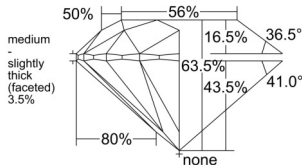

GIA®

FACSIMILE

GIA REPORT 2537742463

Verify this report at GIA.edu

GIA NATURAL DIAMOND DOSSIER®

October 14, 2025
GIA Report Number 2537742463
Shape and Cutting Style ..... Round Brilliant
Measurements ..... 4.99 - 5.03 x 3.19 mm

GRADING RESULTS

Carat Weight ..... 0.50 carat
Color Grade ..... G
Clarity Grade VVS1
Cut Grade ..... Excellent

ADDITIONAL GRADING INFORMATION

Polish ..... Excellent
Symmetry ..... Excellent
Fluorescence ..... None
Clarity Characteristics ..... Pinpoint, Feather
Inscription(s): GIA 2537742463

PROPORTIONS

Profile to actual proportions