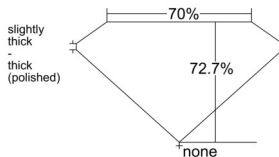

GIA®

FACSIMILE

GIA REPORT 2537742949

Verify this report at GIA.edu

GIA NATURAL DIAMOND DOSSIER®

October 14, 2025
GIA Report Number 2537742949
Shape and Cutting Style ..... Square Modified Brilliant
Measurements ..... 5.25 x 5.19 x 3.77 mm

GRADING RESULTS

Carat Weight ..... 0.90 carat
Color Grade ..... H
Clarity Grade VVS1

ADDITIONAL GRADING INFORMATION

Polish ..... Excellent
Symmetry ..... Very Good
Fluorescence ..... None
Clarity Characteristics..... Pinpoint, Internal Graining, Cavity,
Feather

Inscription(s): GIA 2537742949

PROPORTIONS

Profile not to actual proportions

GRADING SCALES

GIA COLOR SCALE		GIA CLARITY SCALE			
COLORLESS	D	VERY VERY SLIGHTLY INCLUDED	FLAWLESS		
	E		INTERNALLY FLAWLESS		
	F	VERY SLIGHTLY INCLUDED	VVS₁		
	G		VVS₂		
	H		VS₁		
	NEAR COLORLESS	I	SLIGHTLY INCLUDED	VS₂	
		J		SI₁	
		FAINT	K	INCLUDED	SI₂
			L		I₁
			M		I₂
VERT LIGHT			N	LIGHT	I₃
			O		
			P		
	Q				
LIGHT	R				
	S				
	T				
	U				
	V				
	W				
	X				
	Y				
	Z