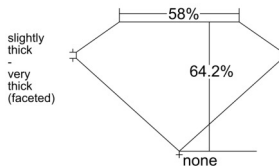

GIA®

FACSIMILE

GIA REPORT 2537748572

Verify this report at GIA.edu

GIA NATURAL DIAMOND DOSSIER®

November 11, 2025
GIA Report Number 2537748572
Shape and Cutting Style ..... Pear Brilliant
Measurements ..... 5.82 x 3.70 x 2.38 mm

GRADING RESULTS

Carat Weight ..... 0.30 carat
Color Grade ..... H
Clarity Grade VS1

ADDITIONAL GRADING INFORMATION

Polish ..... Excellent
Symmetry ..... Very Good
Fluorescence ..... None
Clarity Characteristics..... Crystal, Knot, Cloud, Pinpoint
Inspection(s): GIA 2537748572

PROPORTIONS

Profile not to actual proportions

GRADING SCALES

GIA COLOR SCALE		GIA CLARITY SCALE			
COLORLESS	D	VERY VERY SLIGHTLY INCLUDED	FLAWLESS		
	E		INTERNALLY FLAWLESS		
	F	VERY SLIGHTLY INCLUDED	VVS₁		
	G		VVS₂		
	H		VS₁		
	NEAR COLORLESS	I	SLIGHTLY INCLUDED	VS₂	
		J		SI₁	
		FAINT	K	INCLUDED	SI₂
			L		I₁
			M		I₂
VERT LIGHT			N	INCLUDED	I₃
			O		
			P		
	Q				
LIGHT	R				
	S				
	T				
	U				
	V				
	Z