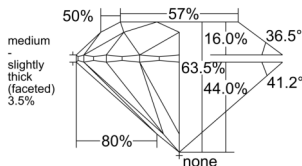

GIA®

FACSIMILE

GIA REPORT 2537748948

Verify this report at GIA.edu

GIA NATURAL DIAMOND DOSSIER®

October 15, 2025
GIA Report Number 2537748948
Shape and Cutting Style ..... Round Brilliant
Measurements ..... 5.58 - 5.65 x 3.57 mm

GRADING RESULTS

Carat Weight ..... 0.70 carat
Color Grade ..... G
Clarity Grade VS1
Cut Grade ..... Excellent

ADDITIONAL GRADING INFORMATION

Polish ..... Excellent
Symmetry ..... Very Good
Fluorescence ..... None
Clarity Characteristics..... Cloud, Feather, Pinpoint, Indented
Natural

Inscription(s): GIA 2537748948

PROPORTIONS

Profile to actual proportions