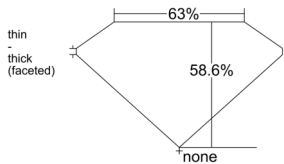

GIA®

FACSIMILE

GIA REPORT 2537770313

Verify this report at GIA.edu

GIA NATURAL DIAMOND DOSSIER®

November 07, 2025
GIA Report Number 2537770313
Shape and Cutting Style ..... Pear Brilliant
Measurements ..... 7.62 x 4.95 x 2.90 mm

GRADING RESULTS

Carat Weight ..... 0.65 carat
Color Grade ..... F
Clarity Grade VVS1

ADDITIONAL GRADING INFORMATION

Polish ..... Excellent
Symmetry ..... Very Good
Fluorescence ..... Faint
Clarity Characteristics ..... Pinpoint
Inscription(s): GIA 2537770313

PROPORTIONS

Profile not to actual proportions

GRADING SCALES

GIA COLOR SCALE		GIA CLARITY SCALE	
COLORLESS	D	VERY VERY SLIGHTLY INCLUDED	FLAWLESS
	E		INTERNALLY FLAWLESS
	F		VVS₁
	G		VVS₂
	H		VS₁
	I		VS₂
	J		SI₁
	K		SI₂
	L		I₁
	M		I₂
NEAR COLORLESS	N	SLIGHTLY INCLUDED	I₃
	O		
	P		
	Q		
FAINT	R		
	S		
	T		
	U		
VERY LIGHT	V		
	W		
	X		
	Y		
LIGHT	Z