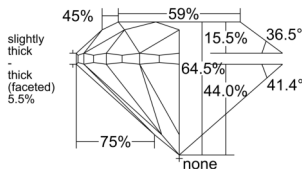

GIA®

FACSIMILE

GIA REPORT 2537784928

Verify this report at GIA.edu

GIA NATURAL DIAMOND DOSSIER®

October 30, 2025
GIA Report Number 2537784928
Shape and Cutting Style ..... Round Brilliant
Measurements ..... 5.52 - 5.54 x 3.57 mm

GRADING RESULTS

Carat Weight ..... 0.70 carat
Color Grade ..... G
Clarity Grade S11
Cut Grade ..... Very Good

ADDITIONAL GRADING INFORMATION

Polish ..... Excellent
Symmetry ..... Excellent
Fluorescence ..... None
Clarity Characteristics ..... Cloud, Crystal
Inscription(s): GIA 2537784928

PROPORTIONS

Profile to actual proportions