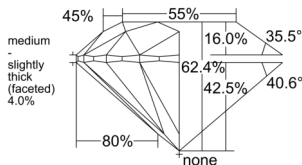

GIA®

FACSIMILE

GIA REPORT 2537785846

Verify this report at GIA.edu

GIA NATURAL DIAMOND DOSSIER®

November 12, 2025
GIA Report Number 2537785846
Shape and Cutting Style ..... Round Brilliant
Measurements ..... 4.26 - 4.29 x 2.67 mm

GRADING RESULTS

Carat Weight ..... 0.30 carat
Color Grade ..... F
Clarity Grade VS1
Cut Grade ..... Excellent

ADDITIONAL GRADING INFORMATION

Polish ..... Excellent
Symmetry ..... Excellent
Fluorescence ..... None
Clarity Characteristics ..... Cloud, Feather
Inscription(s): GIA 2537785846

PROPORTIONS

GRADING SCALES

GIA COLOR SCALE

COLORLESS	D
	E
	F
	G
	H
	I
	J
NEAR COLORLESS	K
	L
Faint	M
	N
	O
	P
Very Light	Q
	R
	S
	T
	U
	V
Light	W
	X
	Y
	Z

GIA CLARITY SCALE

FLAWLESS	INTERNAL FLAWLESS	
		FLAWLESS
VERY VERY SLIGHTLY INCLUDED	VVS₁	
	VVS₂	
VERY SLIGHTLY INCLUDED	VS₁	
	VS₂	
SLIGHTLY INCLUDED	SI₁	
	SI₂	
INCLUDED	I₁	
	I₂	
	I₃	

GIA CUT SCALE

EXCELLENT
VERY GOOD
GOOD
FAIR
POOR