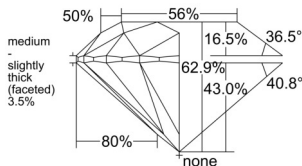

GIA®

FACSIMILE

GIA REPORT 2537789843

Verify this report at GIA.edu

GIA NATURAL DIAMOND DOSSIER®

November 12, 2025
GIA Report Number 2537789843
Shape and Cutting Style ..... Round Brilliant
Measurements ..... 4.27 - 4.30 x 2.69 mm

GRADING RESULTS

Carat Weight ..... 0.30 carat
Color Grade ..... F
Clarity Grade VS1
Cut Grade ..... Excellent

ADDITIONAL GRADING INFORMATION

Polish ..... Excellent
Symmetry ..... Excellent
Fluorescence ..... None
Clarity Characteristics ..... Feather, Cloud, Pinpoint
Inscription(s): GIA 2537789843

PROPORTIONS

GRADING SCALES

GIA COLOR SCALE

COLORLESS	D
	E
	F
	G
	H
	I
	J
NEAR COLORLESS	K
	L
Faint	M
	N
	O
	P
Very Light	Q
	R
	S
	T
	U
	V
Light	W
	X
	Y
	Z

GIA CLARITY SCALE

FLAWLESS	INTERNAL FLAWLESS	
		FLAWLESS
VERY VERY SLIGHTLY INCLUDED	VVS₁	
	VVS₂	
VERY SLIGHTLY INCLUDED	VS₁	
	VS₂	
SLIGHTLY INCLUDED	SI₁	
	SI₂	
INCLUDED	I₁	
	I₂	
	I₃	

GIA CUT SCALE

EXCELLENT
VERY GOOD
GOOD
FAIR
POOR