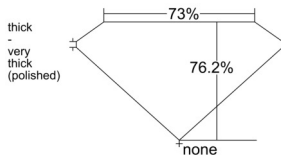

GIA®

FACSIMILE

GIA REPORT 2537798187

Verify this report at GIA.edu

GIA NATURAL DIAMOND DOSSIER®

November 05, 2025
GIA Report Number 2537798187
Shape and Cutting Style ..... Square Modified Brilliant
Measurements ..... 4.62 x 4.49 x 3.42 mm

GRADING RESULTS

Carat Weight ..... 0.60 carat
Color Grade ..... G
Clarity Grade VS1

ADDITIONAL GRADING INFORMATION

Polish ..... Excellent
Symmetry ..... Very Good
Fluorescence ..... None
Clarity Characteristics ..... Feather, Needle
Inscription(s): GIA 2537798187

PROPORTIONS

Profile not to actual proportions

GRADING SCALES

GIA COLOR SCALE		GIA CLARITY SCALE			
COLORLESS	D	VERY VERY SLIGHTLY INCLUDED	FLAWLESS		
	E		INTERNALLY FLAWLESS		
	F		VVS₁		
	NEAR COLORLESS	G	VERY SLIGHTLY INCLUDED	VVS₂	
		H		VS₁	
		FAINT	I	SLIGHTLY INCLUDED	VS₂
			J		SI₁
			K		SI₂
	LIGHT	L	INCLUDED	I₁	
		M		I₂	
N		INCLUDED	I₃		
O					
P					
Q					
R					
S					
T					
U					
V					
W					
X					
Y					
Z