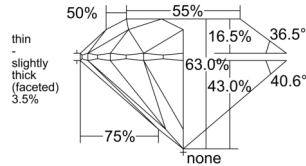

GIA®

FACSIMILE

GIA REPORT 2537854732

Verify this report at GIA.edu

GIA NATURAL DIAMOND DOSSIER®

October 30, 2025
GIA Report Number 2537854732
Shape and Cutting Style ..... Round Brilliant
Measurements ..... 5.62 - 5.67 x 3.56 mm

GRADING RESULTS

Carat Weight ..... 0.70 carat
Color Grade ..... H
Clarity Grade VS2
Cut Grade ..... Excellent

ADDITIONAL GRADING INFORMATION

Polish ..... Excellent
Symmetry ..... Excellent
Fluorescence ..... None
Clarity Characteristics..... Crystal, Feather, Cloud
Inscription(s): GIA 2537854732

PROPORTIONS

Profile to actual proportions