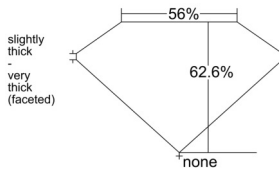

GIA®

FACSIMILE

GIA REPORT 2537856103

Verify this report at GIA.edu

GIA NATURAL DIAMOND DOSSIER®

October 31, 2025
GIA Report Number 2537856103
Shape and Cutting Style ..... Heart Brilliant
Measurements ..... 4.58 x 5.15 x 3.23 mm

GRADING RESULTS

Carat Weight ..... 0.44 carat
Color Grade I
Clarity Grade VS2

ADDITIONAL GRADING INFORMATION

Polish ..... Excellent
Symmetry ..... Very Good
Fluorescence ..... Faint
Clarity Characteristics..... Crystal, Feather
Inscription(s): GIA 2537856103

PROPORTIONS

Profile not to actual proportions

GRADING SCALES

GIA COLOR SCALE		GIA CLARITY SCALE			
COLORLESS	D	VERY VERY SLIGHTLY INCLUDED	FLAWLESS		
	E		INTERNALLY FLAWLESS		
	F	VERY SLIGHTLY INCLUDED	VVS₁		
	G		VVS₂		
	H		VS₁		
	NEAR COLORLESS	I	SLIGHTLY INCLUDED	VS₂	
		J		SI₁	
		FAINT	K	INCLUDED	SI₂
			L		I₁
			M		I₂
N			I₃		
VERT LIGHT	O	INCLUDED			
	P				
	Q				
	R				
	S				
	T				
LIGHT	U				
	V				
	W				
	X				
Y					
Z