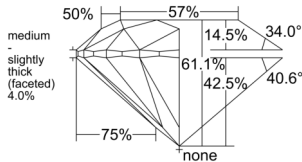

GIA®

FACSIMILE

GIA REPORT 2537858947

Verify this report at GIA.edu

GIA NATURAL DIAMOND DOSSIER®

October 30, 2025
GIA Report Number 2537858947
Shape and Cutting Style ..... Round Brilliant
Measurements ..... 5.15 - 5.18 x 3.15 mm

GRADING RESULTS

Carat Weight ..... 0.52 carat
Color Grade ..... H
Clarity Grade VS1
Cut Grade ..... Excellent

ADDITIONAL GRADING INFORMATION

Polish ..... Excellent
Symmetry ..... Excellent
Fluorescence ..... None
Clarity Characteristics..... Crystal, Needle, Cloud, Pinpoint
Inscription(s): GIA 2537858947

PROPORTIONS

Profile to actual proportions

GRADING SCALES

GIA COLOR SCALE

COLORLESS	D
	E
	F
	G
	H
	I
	J
NEAR COLORLESS	K
	L
Faint	M
	N
	O
	P
	Q
	R
	S
	T
	U
	V
	W
	X
	Y
Light	Z

GIA CLARITY SCALE

FLAWLESS	INTERNAL FLAWLESS	
		FLAWLESS
VERY VERY SLIGHTLY INCLUDED	VVS₁	
	VVS₂	
VERY SLIGHTLY INCLUDED	VS₁	
	VS₂	
SLIGHTLY INCLUDED	SI₁	
	SI₂	
INCLUDED	I₁	
	I₂	
	I₃	

GIA CUT SCALE

EXCELLENT
VERY GOOD
GOOD
FAIR
POOR