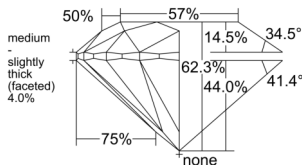

GIA®

FACSIMILE

GIA REPORT 2537865571

Verify this report at GIA.edu

GIA NATURAL DIAMOND DOSSIER®

October 31, 2025
GIA Report Number 2537865571
Shape and Cutting Style ..... Round Brilliant
Measurements ..... 3.89 - 3.91 x 2.43 mm

GRADING RESULTS

Carat Weight ..... 0.22 carat
Color Grade ..... E
Clarity Grade VS2
Cut Grade ..... Excellent

ADDITIONAL GRADING INFORMATION

Polish ..... Excellent
Symmetry ..... Excellent
Fluorescence ..... None
Clarity Characteristics ..... Crystal
Inscription(s): GIA 2537865571

PROPORTIONS

Profile to actual proportions