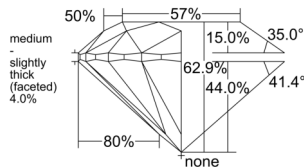

GIA®

FACSIMILE

GIA NATURAL DIAMOND DOSSIER®

October 31, 2025
GIA Report Number 2537866273
Shape and Cutting Style ..... Round Brilliant
Measurements ..... 4.14 - 4.16 x 2.61 mm

GRADING RESULTS

Carat Weight ..... 0.27 carat
Color Grade ..... D
Clarity Grade VS2
Cut Grade ..... Excellent

ADDITIONAL GRADING INFORMATION

Polish ..... Excellent
Symmetry ..... Excellent
Fluorescence ..... None
Clarity Characteristics ..... Crystal
Inscription(s): GIA 2537866273

GIA REPORT 2537866273

Verify this report at GIA.edu

PROPORTIONS

Profile to actual proportions