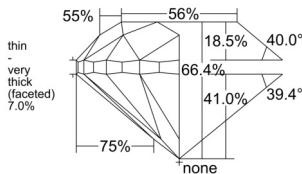

GIA®

FACSIMILE

GIA REPORT 2537868485

Verify this report at GIA.edu

GIA NATURAL DIAMOND DOSSIER®

November 03, 2025
GIA Report Number 2537868485
Shape and Cutting Style ..... Round Brilliant
Measurements ..... 4.78 - 4.86 x 3.20 mm

GRADING RESULTS

Carat Weight ..... 0.50 carat
Color Grade ..... G
Clarity Grade S11
Cut Grade ..... Good

ADDITIONAL GRADING INFORMATION

Polish ..... Excellent
Symmetry ..... Good
Fluorescence ..... None
Clarity Characteristics..... Cloud, Crystal, Indented Natural
Inscription(s): GIA 2537868485

PROPORTIONS

GRADING SCALES

GIA COLOR SCALE

COLORESS	D
	E
	F
	G
	H
	I
	J
NEAR COLORESS	K
	L
FAIN	M
	N
	O
	P
	R
	S
	T
	U
	V
	W
	X
	Y
LIGHT	Z

GIA CLARITY SCALE

FLAWLESS	VERY VERY SLIGHTLY INCLUDED	VS₁	VS₂	SLIGHTLY INCLUDED	SI₁	SI₂	I₁	I₂	I₃	
										VERY SLIGHTLY INCLUDED
INTERNALLY FLAWLESS										

GIA CUT SCALE

EXCELLENT
VERY GOOD
GOOD
FAIR
POOR