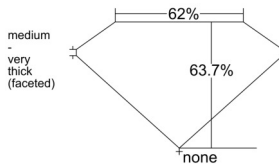

GIA®

FACSIMILE

GIA REPORT 2537882161

Verify this report at GIA.edu

GIA NATURAL DIAMOND DOSSIER®

November 05, 2025
GIA Report Number 2537882161
Shape and Cutting Style ..... Pear Brilliant
Measurements ..... 5.76 x 3.72 x 2.37 mm

GRADING RESULTS

Carat Weight ..... 0.31 carat
Color Grade ..... H
Clarity Grade SI1

ADDITIONAL GRADING INFORMATION

Polish ..... Excellent
Symmetry ..... Very Good
Fluorescence ..... None
Clarity Characteristics ..... Feather, Crystal
Inscription(s): GIA 2537882161

PROPORTIONS

Profile not to actual proportions

GRADING SCALES

GIA COLOR SCALE		GIA CLARITY SCALE	
COLORLESS	D	VERY VERY SLIGHTLY INCLUDED	FLAWLESS
	E		INTERNALLY FLAWLESS
	F		VVS₁
	G		VVS₂
	H		VS₁
	I		VS₂
	J		SI₁
	K		SI₂
	L		I₁
	M		I₂
NEAR COLORLESS	N	SLIGHTLY INCLUDED	I₃
	O		
	P		
	Q		
FAINT	R	INCLUDED	
	S		
	T		
	U		
VERT LIGHT	V		
	W		
	X		
	Y		
LIGHT	Z