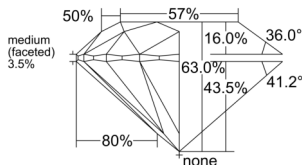

GIA®

FACSIMILE

GIA REPORT 2537892579

Verify this report at GIA.edu

GIA NATURAL DIAMOND DOSSIER®

November 17, 2025
GIA Report Number 2537892579
Shape and Cutting Style ..... Round Brilliant
Measurements ..... 4.85 - 4.87 x 3.06 mm

GRADING RESULTS

Carat Weight ..... 0.44 carat
Color Grade ..... G
Clarity Grade VVS2
Cut Grade ..... Excellent

ADDITIONAL GRADING INFORMATION

Polish ..... Excellent
Symmetry ..... Excellent
Fluorescence ..... None
Clarity Characteristics ..... Pinpoint
Inscription(s): GIA 2537892579

PROPORTIONS

Profile to actual proportions

GRADING SCALES

GIA COLOR SCALE

COLOURLESS	D
	E
	F
	G
	H
	I
	J
NEAR COLOURLESS	K
	L
Faint	M
	N
	O
	P
	Q
	R
	S
	T
	U
	V
	W
	X
	Y
Light	Z

GIA CLARITY SCALE

FLAWLESS	VERY VERY SLIGHTLY INCLUDED	VVS₁	VVS₂	VS₁	VS₂	SI₁	SI₂	I₁	I₂	I₃	
											VERY SLIGHTLY INCLUDED
INTERNALLY FLAWLESS											

GIA CUT SCALE

EXCELLENT
VERY GOOD
GOOD
FAIR
POOR