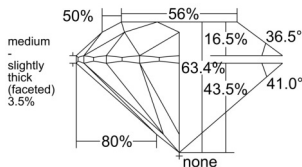

GIA®

FACSIMILE

GIA REPORT 2537917479

Verify this report at GIA.edu

GIA NATURAL DIAMOND DOSSIER®

November 06, 2025
GIA Report Number 2537917479
Shape and Cutting Style ..... Round Brilliant
Measurements ..... 6.09 - 6.14 x 3.87 mm

GRADING RESULTS

Carat Weight ..... 0.90 carat
Color Grade ..... F
Clarity Grade S11
Cut Grade ..... Excellent

ADDITIONAL GRADING INFORMATION

Polish ..... Excellent
Symmetry ..... Excellent
Fluorescence ..... None
Clarity Characteristics ..... Crystal, Cloud
Inscription(s): GIA 2537917479

PROPORTIONS

Profile to actual proportions