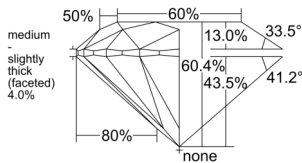

GIA®

FACSIMILE

GIA REPORT 2537922214

Verify this report at GIA.edu

GIA NATURAL DIAMOND DOSSIER®

November 06, 2025
GIA Report Number 2537922214
Shape and Cutting Style ..... Round Brilliant
Measurements ..... 4.41 - 4.42 x 2.67 mm

GRADING RESULTS

Carat Weight ..... 0.32 carat
Color Grade ..... G
Clarity Grade VVS1
Cut Grade ..... Excellent

ADDITIONAL GRADING INFORMATION

Polish ..... Excellent
Symmetry ..... Excellent
Fluorescence ..... None
Clarity Characteristics ..... Cloud, Pinpoint
Inscription(s): GIA 2537922214

PROPORTIONS

Profile to actual proportions