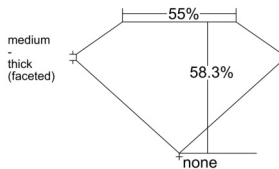

GIA®

FACSIMILE

GIA REPORT 2537932998

Verify this report at GIA.edu

GIA NATURAL DIAMOND DOSSIER®

November 07, 2025
GIA Report Number 2537932998
Shape and Cutting Style ..... Heart Brilliant
Measurements ..... 5.11 x 5.92 x 3.45 mm

GRADING RESULTS

Carat Weight ..... 0.61 carat
Color Grade ..... G
Clarity Grade VVS2

ADDITIONAL GRADING INFORMATION

Polish ..... Excellent
Symmetry ..... Very Good
Fluorescence ..... Medium Blue
Clarity Characteristics..... Needle, Feather, Pinpoint, Indented
Natural

Inscription(s): GIA 2537932998

PROPORTIONS

Profile not to actual proportions

GRADING SCALES

GIA COLOR SCALE		GIA CLARITY SCALE			
COLORLESS	D	VERY VERY SLIGHTLY INCLUDED	FLAWLESS		
	E		INTERNALLY FLAWLESS		
	F		VVS₁		
	NEAR COLORLESS	G	VVS₂		
		H	VERY SLIGHTLY INCLUDED	VS₁	
		I		VS₂	
		FAINT	J	SLIGHTLY INCLUDED	SI₁
			K		SI₂
	L		INCLUDED		I₁
	M			I₂	
LIGHT	N			I₃	
	O				
	P				
	Q				
	R