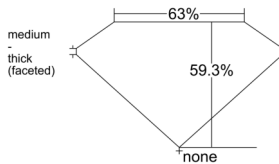

GIA®

FACSIMILE

GIA REPORT 2537945848

Verify this report at GIA.edu

GIA NATURAL DIAMOND DOSSIER®

November 08, 2025
GIA Report Number 2537945848
Shape and Cutting Style ..... Pear Brilliant
Measurements ..... 7.50 x 4.82 x 2.86 mm

GRADING RESULTS

Carat Weight ..... 0.60 carat
Color Grade I
Clarity Grade VS1

ADDITIONAL GRADING INFORMATION

Polish ..... Excellent
Symmetry ..... Excellent
Fluorescence ..... None
Clarity Characteristics..... Crystal, Feather, Cloud, Pinpoint
Inscription(s): GIA 2537945848

PROPORTIONS

Profile not to actual proportions

GRADING SCALES

GIA COLOR SCALE		GIA CLARITY SCALE			
COLORLESS	D	VERY VERY SLIGHTLY INCLUDED	FLAWLESS		
	E		INTERNALLY FLAWLESS		
	F		VVS₁		
	NEAR COLORLESS	G	VERY SLIGHTLY INCLUDED	VVS₂	
		H		VS₁	
		FANT	I	SLIGHTLY INCLUDED	VS₂
			J		SI₁
	LIGHT	K	INCLUDED	SI₂	
		L		I₁	
		M	NOT LISTED	I₂	
N		I₃			
O					
P					
Q					
R					
S					
T					
U					
V					
W					
X					
Y					
Z