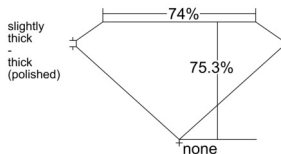

GIA®

FACSIMILE

GIA REPORT 2537953698

Verify this report at GIA.edu

GIA NATURAL DIAMOND DOSSIER®

November 10, 2025
GIA Report Number 2537953698
Shape and Cutting Style ..... Square Modified Brilliant
Measurements ..... 4.27 x 4.15 x 3.12 mm

GRADING RESULTS

Carat Weight ..... 0.46 carat
Color Grade ..... H
Clarity Grade VS1

ADDITIONAL GRADING INFORMATION

Polish ..... Very Good
Symmetry ..... Very Good
Fluorescence ..... None
Clarity Characteristics..... Crystal, Cloud, Pinpoint
Inscription(s): GIA 2537953698

PROPORTIONS

Profile not to actual proportions

GRADING SCALES

GIA COLOR SCALE		GIA CLARITY SCALE			
COLORLESS	D	VERY VERY SLIGHTLY INCLUDED	FLAWLESS		
	E		INTERNALLY FLAWLESS		
	F	VERY SLIGHTLY INCLUDED	VVS₁		
	G		VVS₂		
	H		VS₁		
	NEAR COLORLESS	I	SLIGHTLY INCLUDED	VS₂	
		J		SI₁	
		FAINT	K	INCLUDED	SI₂
			L		I₁
			M		I₂
VERT LIGHT	N	LIGHT	I₃		
	O				
	P				
	Q				
	R