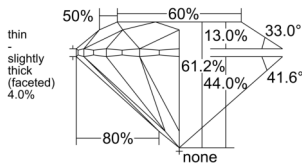

GIA®

FACSIMILE

GIA REPORT 2537957139

Verify this report at GIA.edu

GIA NATURAL DIAMOND DOSSIER®

November 11, 2025
GIA Report Number 2537957139
Shape and Cutting Style ..... Round Brilliant
Measurements ..... 4.82 - 4.83 x 2.95 mm

GRADING RESULTS

Carat Weight ..... 0.42 carat
Color Grade ..... D
Clarity Grade VS1
Cut Grade ..... Excellent

ADDITIONAL GRADING INFORMATION

Polish ..... Excellent
Symmetry ..... Excellent
Fluorescence ..... Strong Blue
Clarity Characteristics ..... Crystal, Cloud, Pinpoint
Inscription(s): GIA 2537957139

PROPORTIONS

GRADING SCALES

GIA COLOR SCALE

COLORLESS	D
	E
	F
	G
	H
	I
	J
NEAR COLORLESS	K
	L
	M
Faint	N
	O
	P
	R
	S
	T
	U
	V
	W
	X
	Y
Light	Z

GIA CLARITY SCALE

	FLAWLESS
	INTERNALLY FLAWLESS
VERY VERY SLIGHTLY INCLUDED	VVS₁
	VVS₂
VERY SLIGHTLY INCLUDED	VS₁
	VS₂
SLIGHTLY INCLUDED	SI₁
	SI₂
INCLUDED	I₁
	I₂
	I₃

GIA CUT SCALE

	EXCELLENT
	VERY GOOD
	GOOD
	FAIR
	POOR