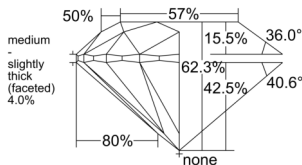

GIA®

FACSIMILE

GIA REPORT 2537962243

Verify this report at GIA.edu

GIA NATURAL DIAMOND DOSSIER®

November 10, 2025
GIA Report Number 2537962243
Shape and Cutting Style ..... Round Brilliant
Measurements ..... 5.24 - 5.26 x 3.27 mm

GRADING RESULTS

Carat Weight ..... 0.56 carat
Color Grade ..... H
Clarity Grade VVS2
Cut Grade ..... Excellent

ADDITIONAL GRADING INFORMATION

Polish ..... Excellent
Symmetry ..... Excellent
Fluorescence ..... None
Clarity Characteristics ..... Pinpoint, Cloud
Inscription(s): GIA 2537962243

PROPORTIONS

Profile to actual proportions

GRADING SCALES

GIA COLOR SCALE

COLORESS	D
	E
	F
	G
	H
	I
	J
NEAR COLORESS	K
	L
FANIT	M
	N
	O
	P
	R
	S
	T
	U
	V
	W
	X
	Y
LIGHT	Z

GIA CLARITY SCALE

	FLAWLESS
	INTERNALLY FLAWLESS
VERY VERY SLIGHTLY INCLUDED	VVS₁
	VVS₂
VERY SLIGHTLY INCLUDED	VS₁
	VS₂
SLIGHTLY INCLUDED	SI₁
	SI₂
INCLUDED	I₁
	I₂
	I₃

GIA CUT SCALE

	EXCELLENT
	VERY GOOD
	GOOD
	FAIR
	POOR