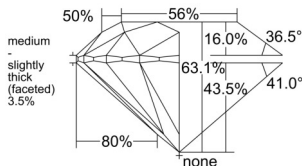

GIA®

FACSIMILE

GIA REPORT 2537982925

Verify this report at gia.edu

GIA NATURAL DIAMOND DOSSIER®

November 12, 2025
GIA Report Number 2537982925
Shape and Cutting Style ..... Round Brilliant
Measurements ..... 4.88 - 4.92 x 3.10 mm

GRADING RESULTS

Carat Weight ..... 0.46 carat
Color Grade ..... K
Clarity Grade S11
Cut Grade ..... Excellent

ADDITIONAL GRADING INFORMATION

Polish ..... Excellent
Symmetry ..... Excellent
Fluorescence ..... None
Clarity Characteristics ..... Cloud, Crystal
Inscription(s): GIA 2537982925

PROPORTIONS

GRADING SCALES

GIA COLOR SCALE	GIA CLARITY SCALE	GIA CUT SCALE	
D	FLAWLESS	EXCELLENT	
E	INTERNALLY FLAWLESS		
F		VVS₁	VERY GOOD
G	VVS₂		
H	VS₁	GOOD	
I	VS₂		
J	S1₁	FAIR	
K	S1₂		
L	I₁	POOR	
M	I₂		
N	I₃		
O			
P			
Q			
R			
S			
T			
U			
V			
W			
X			
Y			
Z