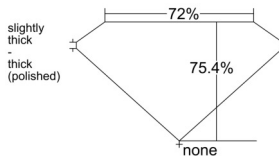

GIA®

FACSIMILE

GIA REPORT 2537991841

Verify this report at GIA.edu

GIA NATURAL DIAMOND DOSSIER®

November 17, 2025
GIA Report Number 2537991841
Shape and Cutting Style ..... Square Modified Brilliant
Measurements ..... 4.31 x 4.16 x 3.14 mm

GRADING RESULTS

Carat Weight ..... 0.48 carat
Color Grade ..... H
Clarity Grade VS1

ADDITIONAL GRADING INFORMATION

Polish ..... Excellent
Symmetry ..... Very Good
Fluorescence ..... None
Clarity Characteristics..... Crystal, Feather, Cloud
Inscription(s): GIA 2537991841

PROPORTIONS

Profile not to actual proportions

GRADING SCALES

GIA COLOR SCALE		GIA CLARITY SCALE			
COLORLESS	D	VERY VERY SLIGHTLY INCLUDED	FLAWLESS		
	E		INTERNALLY FLAWLESS		
	F	VERY SLIGHTLY INCLUDED	VVS₁		
	G		VVS₂		
	H		VS₁		
	NEAR COLORLESS	I	SLIGHTLY INCLUDED	VS₂	
		J		SI₁	
		FAINT	K	INCLUDED	SI₂
			L		I₁
			M		I₂
VERY LIGHT	N	LIGHT	I₃		
	O				
	P				
	Q				
	R