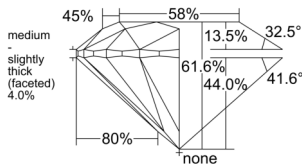

GIA®

FACSIMILE

GIA REPORT 2538082832

Verify this report at GIA.edu

GIA NATURAL DIAMOND DOSSIER®

August 08, 2025
GIA Report Number 2538082832
Shape and Cutting Style ..... Round Brilliant
Measurements ..... 4.65 - 4.67 x 2.87 mm

GRADING RESULTS

Carat Weight ..... 0.38 carat
Color Grade ..... F
Clarity Grade VS1
Cut Grade ..... Excellent

ADDITIONAL GRADING INFORMATION

Polish ..... Excellent
Symmetry ..... Excellent
Fluorescence ..... None
Clarity Characteristics..... Crystal, Cloud, Feather, Pinpoint
Inspection(s): GIA 2538082832

PROPORTIONS

Profile to actual proportions