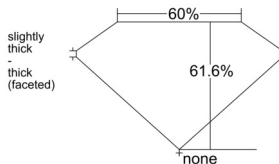

GIA®

FACSIMILE

GIA REPORT 2538084683

Verify this report at GIA.edu

GIA NATURAL DIAMOND DOSSIER®

August 11, 2025
GIA Report Number 2538084683
Shape and Cutting Style ..... Oval Brilliant
Measurements ..... 5.73 x 3.94 x 2.43 mm

GRADING RESULTS

Carat Weight ..... 0.35 carat
Color Grade ..... D
Clarity Grade VS1

ADDITIONAL GRADING INFORMATION

Polish ..... Excellent
Symmetry ..... Very Good
Fluorescence ..... None
Clarity Characteristics ..... Crystal, Indented Natural
Inscription(s): GIA 2538084683

PROPORTIONS

Profile not to actual proportions

GRADING SCALES

GIA COLOR SCALE		GIA CLARITY SCALE	
COLORLESS	D	VERY VERY SLIGHTLY INCLUDED	FLAWLESS
	E		INTERNALLY FLAWLESS
	F		VS₁
	G		VS₂
	H		VS₁
	I		VS₂
	J		SI₁
	K		SI₂
	L		I₁
	M		I₂
NEAR COLORLESS	N	SLIGHTLY INCLUDED	I₃
	O		
	P		
	Q		
FAINT	R		
	S		
	T		
	U		
VERT LIGHT	V		
	W		
	X		
	Y		
LIGHT	Z