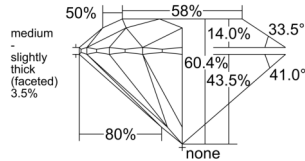

GIA®

FACSIMILE

GIA REPORT 2538108064

Verify this report at GIA.edu

GIA NATURAL DIAMOND DOSSIER®

August 14, 2025
GIA Report Number 2538108064
Shape and Cutting Style ..... Round Brilliant
Measurements ..... 4.35 - 4.38 x 2.64 mm

GRADING RESULTS

Carat Weight ..... 0.30 carat
Color Grade ..... E
Clarity Grade SI2
Cut Grade ..... Excellent

ADDITIONAL GRADING INFORMATION

Polish ..... Excellent
Symmetry ..... Excellent
Fluorescence ..... None
Clarity Characteristics ..... Cloud
Inscription(s): GIA 2538108064

PROPORTIONS

Profile to actual proportions

GRADING SCALES

GIA COLOR SCALE	GIA CLARITY SCALE	GIA CUT SCALE	
D	FLAWLESS	EXCELLENT	
E	INTERNALLY FLAWLESS		
F		VVS₁	VERY GOOD
G	VVS₂		
H	VS₁	GOOD	
I	VS₂		
J	SI₁	FAIR	
K	SI₂		
L	I₁	POOR	
M	I₂		
N	I₃		
O			
P			
Q			
R			
S			
T			
U			
V			
W			
X			
Y			
Z