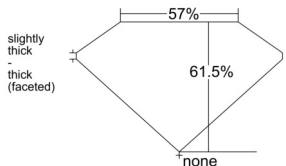

GIA®

FACSIMILE

GIA REPORT 2538140004

Verify this report at GIA.edu

GIA NATURAL DIAMOND DOSSIER®

August 18, 2025
GIA Report Number 2538140004
Shape and Cutting Style ..... Pear Brilliant
Measurements ..... 6.95 x 3.97 x 2.44 mm

GRADING RESULTS

Carat Weight ..... 0.40 carat
Color Grade ..... D
Clarity Grade VVS1

ADDITIONAL GRADING INFORMATION

Polish ..... Excellent
Symmetry ..... Very Good
Fluorescence ..... None
Clarity Characteristics ..... Indented Natural
Inscription(s): GIA 2538140004

PROPORTIONS

Profile not to actual proportions

GRADING SCALES

GIA COLOR SCALE		GIA CLARITY SCALE	
COLORLESS	D	VERY VERY SLIGHTLY INCLUDED	FLAWLESS
	E		INTERNALLY FLAWLESS
	F		VVS₁
	G		VVS₂
	H		VS₁
	I		VS₂
	J		SI₁
	K		SI₂
	L		I₁
	M		I₂
NEAR COLORLESS	N	SLIGHTLY INCLUDED	I₃
	O		
	P		
	Q		
FAINT	R		
	S		
	T		
	U		
VERY LIGHT	V		
	W		
	X		
	Y		
LIGHT	Z