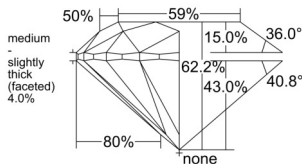

GIA®

FACSIMILE

GIA REPORT 2538169393

Verify this report at GIA.edu

GIA NATURAL DIAMOND DOSSIER®

August 19, 2025
GIA Report Number 2538169393
Shape and Cutting Style ..... Round Brilliant
Measurements ..... 4.90 - 4.93 x 3.06 mm

GRADING RESULTS

Carat Weight ..... 0.46 carat
Color Grade ..... E
Clarity Grade VS2
Cut Grade ..... Excellent

ADDITIONAL GRADING INFORMATION

Polish ..... Excellent
Symmetry ..... Excellent
Fluorescence ..... Medium Blue
Clarity Characteristics ..... Cloud, Crystal
Inscription(s): GIA 2538169393

PROPORTIONS

GRADING SCALES

GIA COLOR SCALE

COLORESS	D
	E
	F
	G
	H
	I
	J
NEAR COLORESS	K
	L
Faint	M
	N
	O
	P
	Q
	R
	S
	T
	U
	V
	W
	X
	Y
Light	Z

GIA CLARITY SCALE

FLAWLESS	INTERNAL FLAWLESS	
		FLAWLESS
VERY VERY SLIGHTLY INCLUDED	VVS₁	
	VVS₂	
VERY SLIGHTLY INCLUDED	VS₁	
	VS₂	
SLIGHTLY INCLUDED	SI₁	
	SI₂	
INCLUDED	I₁	
	I₂	
	I₃	

GIA CUT SCALE

EXCELLENT	
	VERY GOOD
GOOD	
FAIR	
POOR