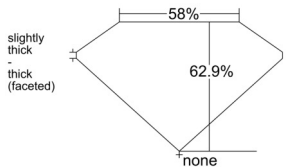

GIA®

FACSIMILE

GIA REPORT 2538177556

Verify this report at GIA.edu

GIA NATURAL DIAMOND DOSSIER®

August 21, 2025
GIA Report Number 2538177556
Shape and Cutting Style ..... Pear Brilliant
Measurements ..... 6.81 x 4.53 x 2.85 mm

GRADING RESULTS

Carat Weight ..... 0.53 carat
Color Grade ..... F
Clarity Grade VS1

ADDITIONAL GRADING INFORMATION

Polish ..... Excellent
Symmetry ..... Excellent
Fluorescence ..... Medium Blue
Clarity Characteristics ..... Crystal, Needle, Pinpoint
Inscription(s): GIA 2538177556

PROPORTIONS

Profile not to actual proportions

GRADING SCALES

GIA COLOR SCALE		GIA CLARITY SCALE			
COLORLESS	D	VERY VERY SLIGHTLY INCLUDED	FLAWLESS		
	E		INTERNALLY FLAWLESS		
	F	VERY SLIGHTLY INCLUDED	VS₁		
	G		VS₂		
	H		VS₁		
	NEAR COLORLESS	I	SLIGHTLY INCLUDED	SI₁	
		J		SI₂	
		FAINT	K	INCLUDED	I₁
			L		I₂
			M		I₃
VERT LIGHT	N				
	O				
	P				
	Q				
	R				
	S				
	T				
LIGHT	U				
	V				
	W				
	X				
Y					
Z