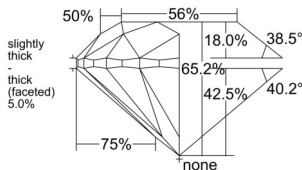

GIA®

FACSIMILE

GIA REPORT 2538205639

Verify this report at GIA.edu

GIA NATURAL DIAMOND DOSSIER®

August 23, 2025
GIA Report Number 2538205639
Shape and Cutting Style ..... Round Brilliant
Measurements ..... 5.46 - 5.53 x 3.58 mm

GRADING RESULTS

Carat Weight ..... 0.70 carat
Color Grade ..... D
Clarity Grade VS1
Cut Grade ..... Very Good

ADDITIONAL GRADING INFORMATION

Polish ..... Excellent
Symmetry ..... Very Good
Fluorescence ..... Strong Blue
Clarity Characteristics ..... Crystal
Inscription(s): GIA 2538205639

PROPORTIONS

Profile to actual proportions